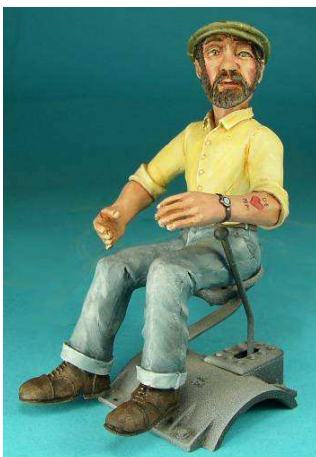

Winter Diesel Driver

To complement our range of loco kits here is our new Winter driver, donkey jacket, woolly pully and rolled down wellies, give a very British feel.

He has sphere joints at neck wrist and shoulder and the “camp town ladies” pose will fit him on to typical shin cracking clutch pedal!

A limited edition of 50

£25.00

Summer Diesel Driver

As an alternative to the above our Summer driver in shirtsleeves and jeans is ideal for the three or four days between Spring and Autumn.

Sphere joints at the neck and shoulders will allow for variations in pose to fit a variety of locos

A limited edition of 50

£25.00

FPC1

Our first footplate crew, a limited addition of 50 sets.

Featuring our sphere joints as well as poseable joints at the waist, this set includes both of the heads shown plus a spare bearded head, fine chain for the drivers watch chain and a white metal shovel casting.

£60.00

Quarry Hunslet Crew

This crew consisting of driver and lad, is a limited edition of 50, and has been created specifically to fit the Hunslet. The driver consists of legs/torso with a choice of two heads and two sets of arms and hands.