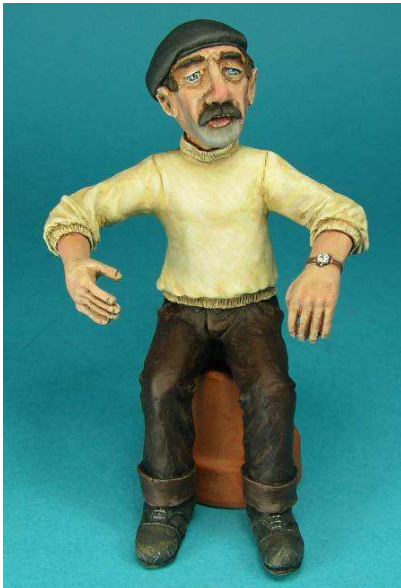

Winter Diesel Driver

To complement our range of loco kits here is our new Winter driver, donkey jacket, woolly pully and rolled down wellies, give a very British feel.

He has sphere joints at neck wrist and shoulder and the “camp town ladies” pose will fit him on to typical shin cracking clutch pedal!

His partner in crime consists of torso/legs with a choice of two right and one left arm, with a separate pair of hands

SOLD OUT **£45.00**

Coming Home

Sad Jacques

A worker returns home after hard days toil, a limited addition of 20 sets.

Featuring our sphere joints at the neck and arms, this set includes the snap sack shown.

Although designed to fit our man-rider, with a height difference of 25mm from feet to seat, this figure will work equally well in other situations with a similar seat height.

SOLD OUT £25.00

Female Loco Crew

A slightly careworn driver figure with a certain Gallic influence. Details include wristwatch, beret and a hole in the right elbow of his work jumper.

A limited edition of 25 £25.00